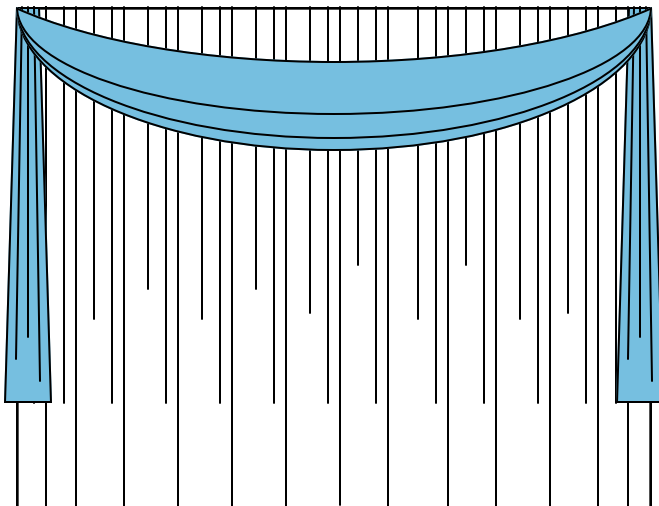

White \$24 per section

Colors \$36 per section

Option 10

**Polyester Swags with
Long Middle and End Sashes
for 8' - 10' Wide Sections**

White \$26 per section

Colors \$39 per section

A WEDDING BOX

PIPE AND DRAPE UPGRADES TO CURTAINS

Option 11

**Polyester Swags
for 8' - 10' Wide Sections**

White \$10 per section

Colors \$15 per section

Option 12

**Polyester Swags with
Short End Sashes
for 8' - 10' Wide Sections**

White \$12 per section

Colors \$18 per section

Option 13

**Polyester Swags with
Medium End Sashes
for 8' - 10' Wide Sections**

White \$16 per section

Colors \$24 per section

A WEDDING BOX

PIPE AND DRAPE UPGRADES TO CURTAINS

Option 14

**Polyester Swags with
Long End Sashes
for 8' - 10' Wide Sections**

White \$20 per section

Colors \$30 per section

Option 15

**Polyester Swags with
Long End Sashes and Tiebacks
for 8' - 10' Wide Sections**

White \$22 per section

Colors \$32 per section

Option 16

**Polyester Swags with
Long Middle and End Sashes
and Tiebacks
for 8' - 10' Wide Sections**