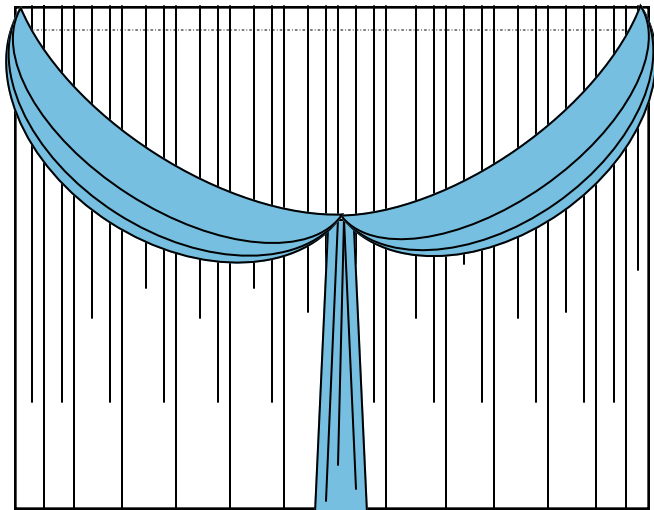

White \$20 per section

Colors \$30 per section

Option 15

**Polyester Swags with
Long End Sashes and Tiebacks
for 8' - 10' Wide Sections**

White \$22 per section

Colors \$32 per section

Option 16

**Polyester Swags with
Long Middle and End Sashes
and Tiebacks
for 8' - 10' Wide Sections**

White \$29 per section

Colors \$42 per section

A WEDDING BOX

PIPE AND DRAPE UPGRADES TO CURTAINS

Option 17

**Triple Polyester Swags
for 8' - 10' Wide Sections**

White \$15 per section

Colors \$20 per section

Option 18

**Polyester Center Tied Swags
for 8' - 10' Wide Sections**

White \$20 per section

Colors \$30 per section

Option 19

**Polyester Bows with Tails
for 8' - 10' Wide Sections**

White \$10 per section

Colors \$15 per section