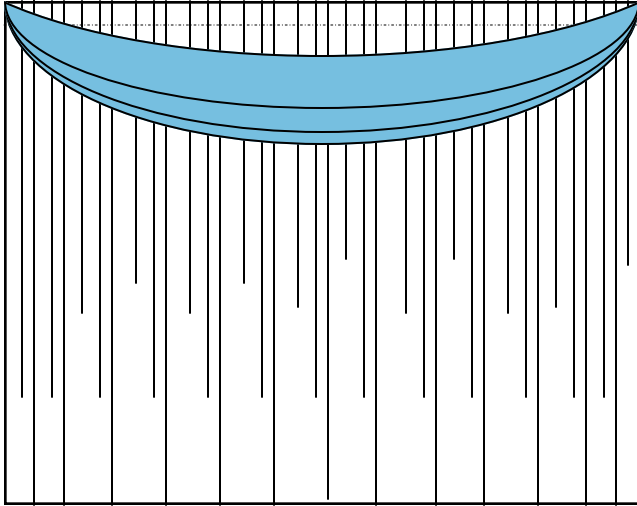

Option 8

**Polyester Swags with
Long End Sashes
for 8' - 10' Wide Sections**

White \$20 per section

Colors \$30 per section

Option 9

**Polyester Swags with
Medium Middle and Long End
Sashes
for 8' - 10' Wide Sections**

White \$24 per section

Colors \$36 per section

Option 10

**Polyester Swags with
Long Middle and End Sashes
for 8' - 10' Wide Sections**

White \$26 per section

Colors \$39 per section

A WEDDING BOX

PIPE AND DRAPE UPGRADES TO CURTAINS

Option 11

**Polyester Swags
for 8' - 10' Wide Sections**

White \$10 per section

Colors \$15 per section

Option 12

**Polyester Swags with
Short End Sashes
for 8' - 10' Wide Sections**

White \$12 per section

Colors \$18 per section