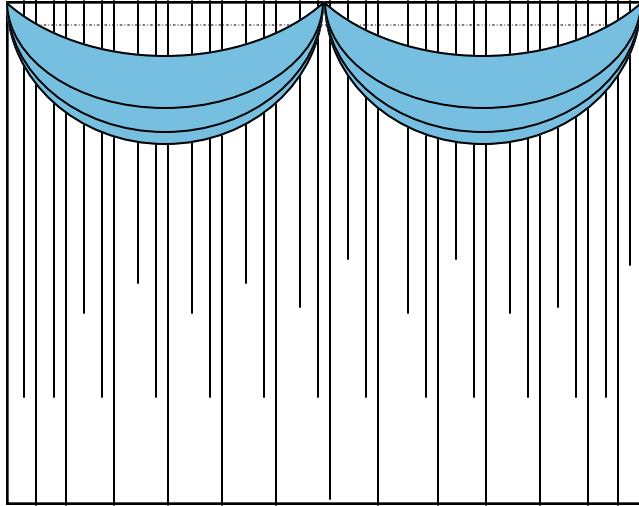

A WEDDING BOX

PIPE AND DRAPE

With Pipe and Drape **A Wedding Box** can turn any venue into a fairytale or wonderland. We can make a barn look like a castle or a living room look like a wedding chapel. With basic white silks or added chiffon color or even walls of crystal beaded curtains...the options are endless. We can drape ceilings, poles, add tulle, strands of crystal or twinkle lights. Let us design something special for you using your visions! We offer discounts orders of more than five sections. We can bring you fabric samples and although we can quote any fabric or design, here are just a few of the design options in polyester.

LO Ranch, Lawton before and after

Option 1

White Polyester

8' - 10' Wide sections

8' Tall \$50 per section

10' Tall \$75 per section

12' Tall \$100 per section

A WEDDING BOX

PIPE AND DRAPE UPGRADES TO CURTAINS

Option 2

**Polyester Swags
for 8' - 10' Wide Sections**

White \$10 per section

Colors \$15 per section

Option 3

**Polyester Swags with
Short End Sashes
for 8' - 10' Wide Sections**

White \$12 per section

Colors \$18 per section

Option 4

**Polyester Swags with
Short Middle and End Sashes
for 8' - 10' Wide Sections**

White \$14 per section

Colors \$21 per section

A WEDDING BOX

PIPE AND DRAPE UPGRADES TO CURTAINS