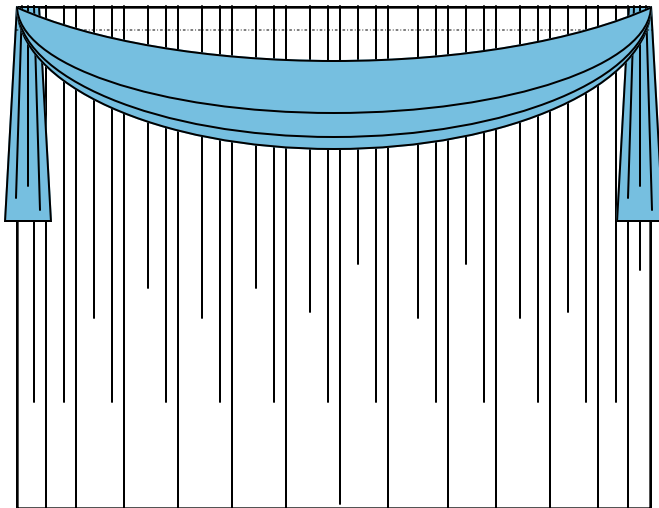

Option 8

**Polyester Swags with
Long End Sashes
for 8' - 10' Wide Sections**

White \$20 per section

Colors \$30 per section

Option 9

**Polyester Swags with
Medium Middle and Long End
Sashes
for 8' - 10' Wide Sections**

White \$24 per section

Colors \$36 per section

Option 10

**Polyester Swags with
Long Middle and End Sashes
for 8' - 10' Wide Sections**

White \$26 per section

Colors \$39 per section

A WEDDING BOX

PIPE AND DRAPE UPGRADES TO CURTAINS

Option 11

**Polyester Swags
for 8' - 10' Wide Sections**

White \$10 per section

Colors \$15 per section

Option 12

**Polyester Swags with
Short End Sashes
for 8' - 10' Wide Sections**

White \$12 per section

Colors \$18 per section