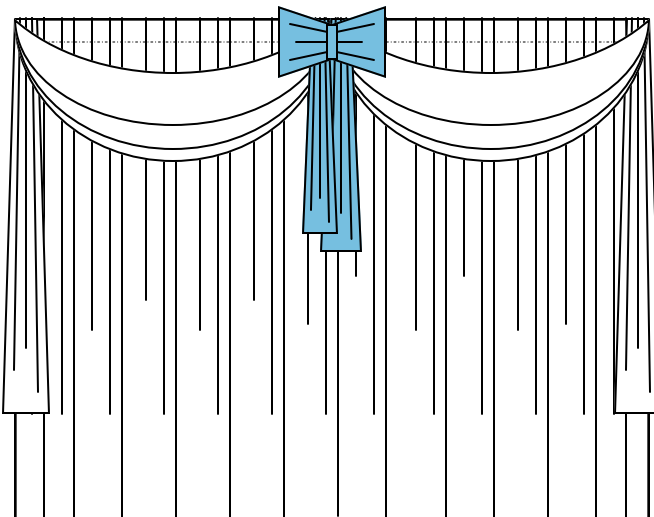

A WEDDING BOX

PIPE AND DRAPE

With Pipe and Drape **A Wedding Box** can turn any venue into a fairytale or wonderland. We can make a barn look like a castle or a living room look like a wedding chapel. With basic white silks or added chiffon color or even walls of crystal beaded curtains...the options are endless. We can drape ceilings, poles, add tulle, strands of crystal or twinkle lights. Let us design something special for you using your visions! We offer discounts orders of more than five sections. We can bring you fabric samples and although we can quote any fabric or design, here are just a few of the design options in polyester.

White \$20 per section

Colors \$30 per section

Option 15

**Polyester Swags with
Long End Sashes and Tiebacks
for 8' - 10' Wide Sections**

White \$22 per section

Colors \$32 per section

Option 16

**Polyester Swags with
Long Middle and End Sashes
and Tiebacks
for 8' - 10' Wide Sections**

White \$29 per section

Colors \$42 per section

A WEDDING BOX

PIPE AND DRAPE UPGRADES TO CURTAINS

Option 17

**Triple Polyester Swags
for 8' - 10' Wide Sections**

White \$15 per section

Colors \$20 per section

Option 18

**Polyester Center Tied Swags
for 8' - 10' Wide Sections**

White \$20 per section

Colors \$30 per section

Option 19

**Polyester Bows with Tails
for 8' - 10' Wide Sections**

White \$10 per section

Colors \$15 per section