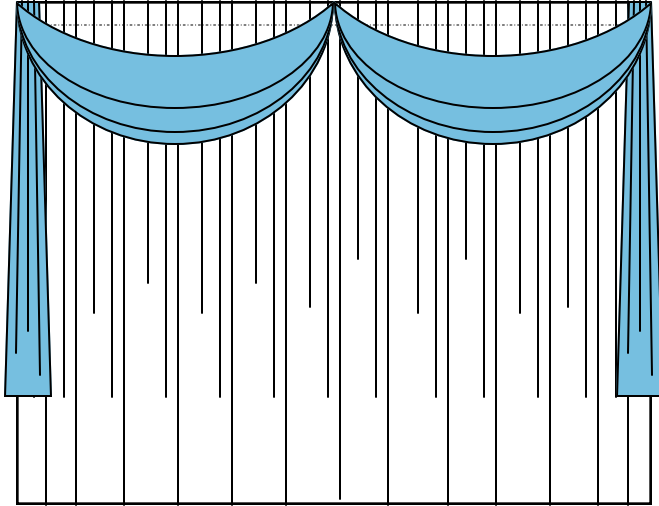

A WEDDING BOX

PIPE AND DRAPE

With Pipe and Drape **A Wedding Box** can turn any venue into a fairytale or wonderland. We can make a barn look like a castle or a living room look like a wedding chapel. With basic white silks or added chiffon color or even walls of crystal beaded curtains...the options are endless. We can drape ceilings, poles, add tulle, strands of crystal or twinkle lights. Let us design something special for you using your visions! We offer discounts orders of more than five sections. We can bring you fabric samples and although we can quote any fabric or design, here are just a few of the design options in polyester.

PIPE AND DRAPE UPGRADES TO CURTAINS

Option 2

**Polyester Swags
for 8' - 10' Wide Sections**

White \$10 per section

Colors \$15 per section

Option 3

**Polyester Swags with
Short End Sashes
for 8' - 10' Wide Sections**

White \$12 per section

Colors \$18 per section

Option 4

**Polyester Swags with
Short Middle and End Sashes
for 8' - 10' Wide Sections**

White \$14 per section

Colors \$21 per section

A WEDDING BOX

PIPE AND DRAPE UPGRADES TO CURTAINS

Option 5

**Polyester Swags with
Medium End Sashes
for 8' - 10' Wide Sections**

White \$16 per section

Colors \$24 per section

Option 6

**Polyester Swags with
Short Middle and Medium End
Sashes
for 8' - 10' Wide Sections**