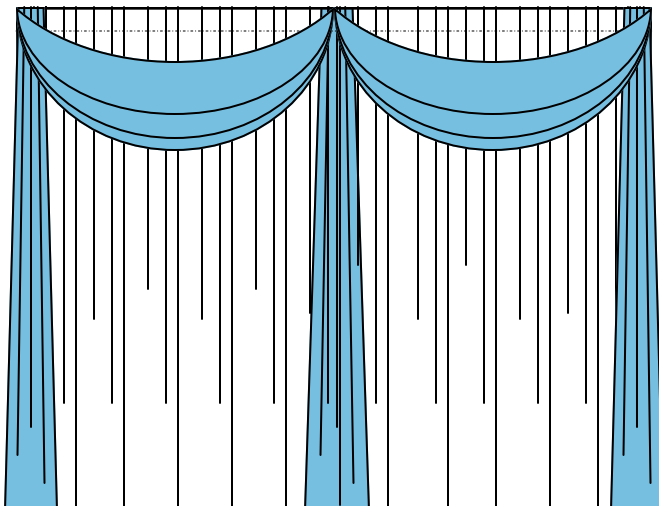

A WEDDING BOX

PIPE AND DRAPE

With Pipe and Drape **A Wedding Box** can turn any venue into a fairytale or wonderland. We can make a barn look like a castle or a living room look like a wedding chapel. With basic white silks or added chiffon color or even walls of crystal beaded curtains...the options are endless. We can drape ceilings, poles, add tulle, strands of crystal or twinkle lights. Let us design something special for you using your visions! We offer discounts orders of more than five sections. We can bring you fabric samples and although we can quote any fabric or design, here are just a few of the design options in polyester.

Option 8

**Polyester Swags with
Long End Sashes
for 8' - 10' Wide Sections**

White \$20 per section

Colors \$30 per section

Option 9

**Polyester Swags with
Medium Middle and Long End
Sashes
for 8' - 10' Wide Sections**

White \$24 per section

Colors \$36 per section

Option 10

**Polyester Swags with
Long Middle and End Sashes
for 8' - 10' Wide Sections**

White \$26 per section

Colors \$39 per section

A WEDDING BOX

PIPE AND DRAPE UPGRADES TO CURTAINS

Option 11

**Polyester Swags
for 8' - 10' Wide Sections**

White \$10 per section

Colors \$15 per section

Option 12

**Polyester Swags with
Short End Sashes
for 8' - 10' Wide Sections**

White \$12 per section

Colors \$18 per section