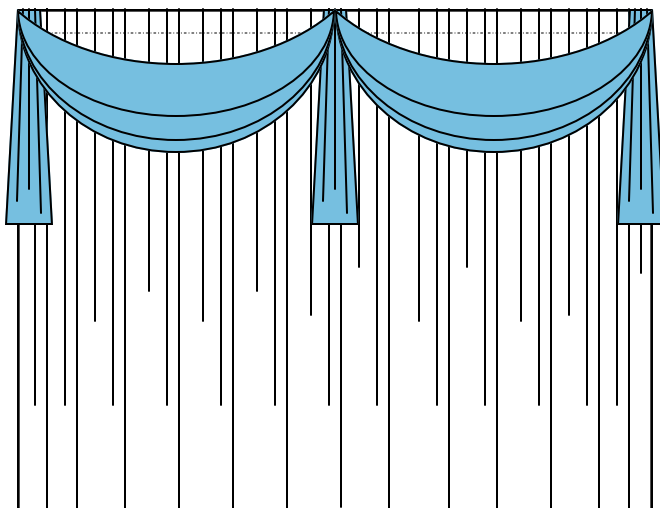

A WEDDING BOX

PIPE AND DRAPE

With Pipe and Drape **A Wedding Box** can turn any venue into a fairytale or wonderland. We can make a barn look like a castle or a living room look like a wedding chapel. With basic white silks or added chiffon color or even walls of crystal beaded curtains...the options are endless. We can drape ceilings, poles, add tulle, strands of crystal or twinkle lights. Let us design something special for you using your visions! We offer discounts orders of more than five sections. We can bring you fabric samples and although we can quote any fabric or design, here are just a few of the design options in polyester.

PIPE AND DRAPE UPGRADES TO CURTAINS

Option 2

**Polyester Swags
for 8' - 10' Wide Sections**

White \$10 per section

Colors \$15 per section

Option 3

**Polyester Swags with
Short End Sashes
for 8' - 10' Wide Sections**

White \$12 per section

Colors \$18 per section

Option 4

**Polyester Swags with
Short Middle and End Sashes
for 8' - 10' Wide Sections**

White \$14 per section

Colors \$21 per section

A WEDDING BOX

PIPE AND DRAPE UPGRADES TO CURTAINS

Option 5

**Polyester Swags with
Medium End Sashes
for 8' - 10' Wide Sections**

White \$16 per section

Colors \$24 per section

Option 6

**Polyester Swags with
Short Middle and Medium End
Sashes
for 8' - 10' Wide Sections**