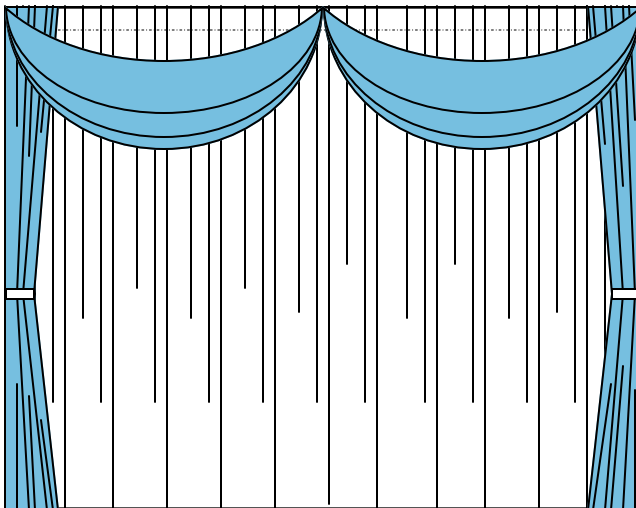

A WEDDING BOX

PIPE AND DRAPE

With Pipe and Drape **A Wedding Box** can turn any venue into a fairytale or wonderland. We can make a barn look like a castle or a living room look like a wedding chapel. With basic white silks or added chiffon color or even walls of crystal beaded curtains...the options are endless. We can drape ceilings, poles, add tulle, strands of crystal or twinkle lights. Let us design something special for you using your visions! We offer discounts orders of more than five sections. We can bring you fabric samples and although we can quote any fabric or design, here are just a few of the design options in polyester.

Option 11

**Polyester Swags
for 8' - 10' Wide Sections**

White \$10 per section

Colors \$15 per section

Option 12

**Polyester Swags with
Short End Sashes
for 8' - 10' Wide Sections**

White \$12 per section

Colors \$18 per section

Option 13

**Polyester Swags with
Medium End Sashes
for 8' - 10' Wide Sections**

White \$16 per section

Colors \$24 per section

A WEDDING BOX

PIPE AND DRAPE UPGRADES TO CURTAINS

Option 14

**Polyester Swags with
Long End Sashes
for 8' - 10' Wide Sections**

White \$20 per section

Colors \$30 per section

Option 15

**Polyester Swags with
Long End Sashes and Tiebacks
for 8' - 10' Wide Sections**

White \$22 per section

Colors \$32 per section

Option 16

**Polyester Swags with
Long Middle and End Sashes
and Tiebacks
for 8' - 10' Wide Sections**