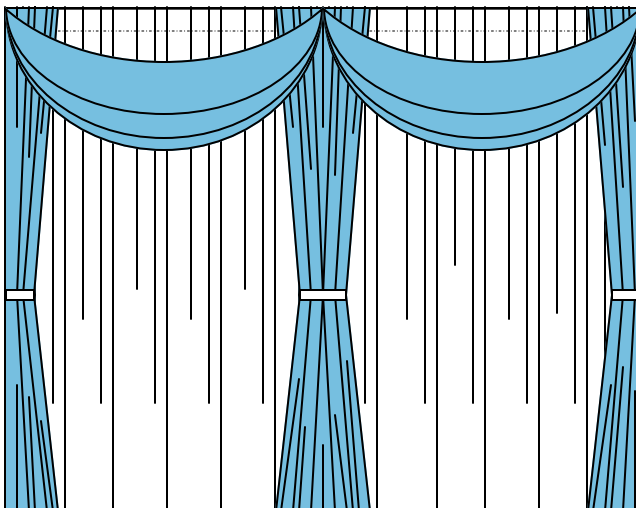

Option 13

**Polyester Swags with
Medium End Sashes
for 8' - 10' Wide Sections**

White \$16 per section

Colors \$24 per section

A WEDDING BOX

PIPE AND DRAPE UPGRADES TO CURTAINS

Option 14

**Polyester Swags with
Long End Sashes
for 8' - 10' Wide Sections**

White \$20 per section

Colors \$30 per section

Option 15

**Polyester Swags with
Long End Sashes and Tiebacks
for 8' - 10' Wide Sections**

White \$22 per section

Colors \$32 per section

Option 16

**Polyester Swags with
Long Middle and End Sashes
and Tiebacks
for 8' - 10' Wide Sections**

White \$29 per section

Colors \$42 per section

A WEDDING BOX

PIPE AND DRAPE UPGRADES TO CURTAINS

Option 17

**Triple Polyester Swags
for 8' - 10' Wide Sections**

White \$15 per section

Colors \$20 per section

Option 18

**Polyester Center Tied Swags
for 8' - 10' Wide Sections**

White \$20 per section

Colors \$30 per section

Option 19

**Polyester Bows with Tails
for 8' - 10' Wide Sections**

White \$10 per section

Colors \$15 per section