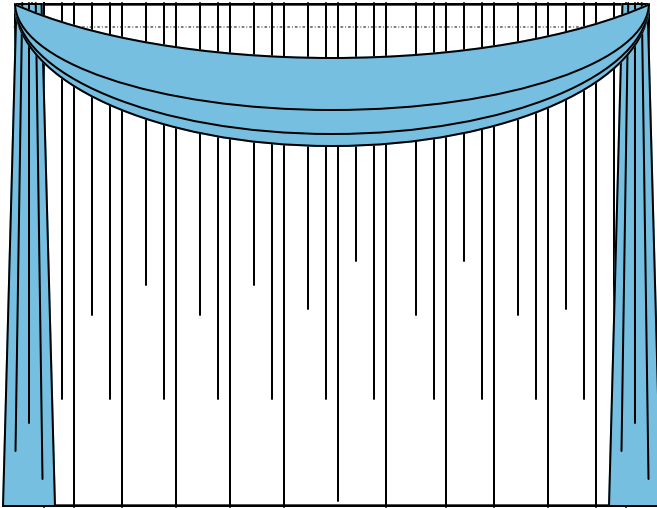

Option 11

**Polyester Swags
for 8' - 10' Wide Sections**

White \$10 per section

Colors \$15 per section

Option 12

**Polyester Swags with
Short End Sashes
for 8' - 10' Wide Sections**

White \$12 per section

Colors \$18 per section

Option 13

**Polyester Swags with
Medium End Sashes
for 8' - 10' Wide Sections**

White \$16 per section

Colors \$24 per section

A WEDDING BOX

PIPE AND DRAPE UPGRADES TO CURTAINS

Option 14

**Polyester Swags with
Long End Sashes
for 8' - 10' Wide Sections**

White \$20 per section

Colors \$30 per section

Option 15

**Polyester Swags with
Long End Sashes and Tiebacks
for 8' - 10' Wide Sections**

White \$22 per section

Colors \$32 per section

Option 16

**Polyester Swags with
Long Middle and End Sashes
and Tiebacks
for 8' - 10' Wide Sections**