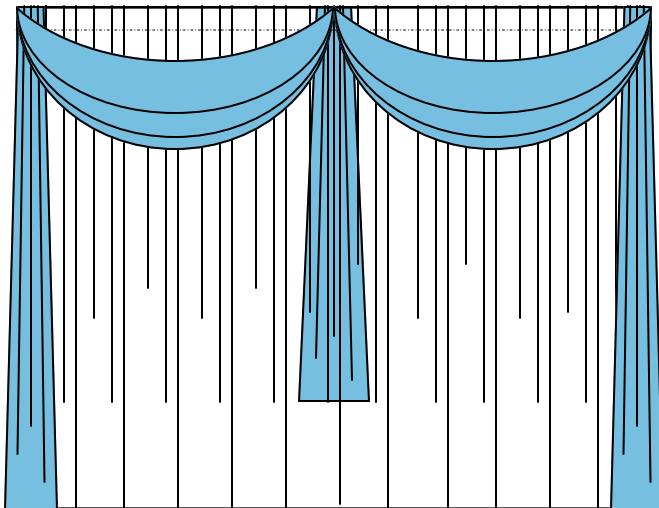

A WEDDING BOX

PIPE AND DRAPE

With Pipe and Drape **A Wedding Box** can turn any venue into a fairytale or wonderland. We can make a barn look like a castle or a living room look like a wedding chapel. With basic white silks or added chiffon color or even walls of crystal beaded curtains...the options are endless. We can drape ceilings, poles, add tulle, strands of crystal or twinkle lights. Let us design something special for you using your visions! We offer discounts orders of more than five sections. We can bring you fabric samples and although we can quote any fabric or design, here are just a few of the design options in polyester.

Option 5

**Polyester Swags with
Medium End Sashes
for 8' - 10' Wide Sections**

White \$16 per section

Colors \$24 per section

Option 6

**Polyester Swags with
Short Middle and Medium End
Sashes
for 8' - 10' Wide Sections**

White \$18 per section

Colors \$27 per section

Option 7

**Polyester Swags with
Medium Middle and End Sashes
for 8' - 10' Wide Sections**

White \$20 per section

Colors \$30 per section

A WEDDING BOX

PIPE AND DRAPE UPGRADES TO CURTAINS

Option 8

**Polyester Swags with
Long End Sashes
for 8' - 10' Wide Sections**

White \$20 per section

Colors \$30 per section

Option 9

**Polyester Swags with
Medium Middle and Long End
Sashes
for 8' - 10' Wide Sections**