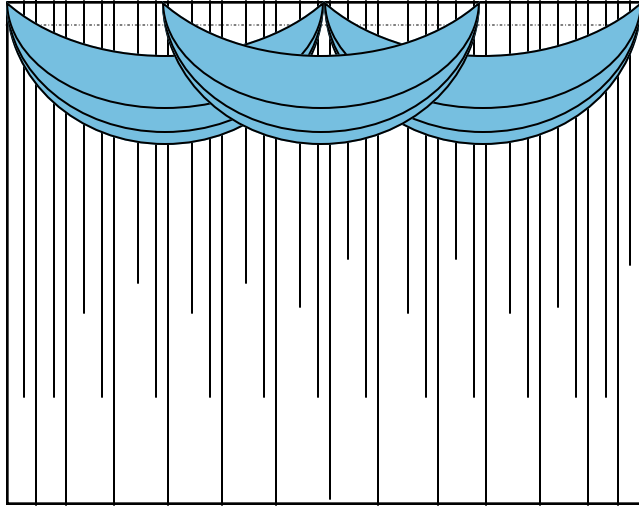

Option 13

**Polyester Swags with
Medium End Sashes
for 8' - 10' Wide Sections**

White \$16 per section

Colors \$24 per section

A WEDDING BOX

PIPE AND DRAPE UPGRADES TO CURTAINS

Option 14

**Polyester Swags with
Long End Sashes
for 8' - 10' Wide Sections**

White \$20 per section

Colors \$30 per section

Option 15

**Polyester Swags with
Long End Sashes and Tiebacks
for 8' - 10' Wide Sections**

White \$22 per section

Colors \$32 per section

Option 16

**Polyester Swags with
Long Middle and End Sashes
and Tiebacks
for 8' - 10' Wide Sections**

White \$29 per section

Colors \$42 per section

A WEDDING BOX

PIPE AND DRAPE UPGRADES TO CURTAINS

Option 17

**Triple Polyester Swags
for 8' - 10' Wide Sections**

White \$15 per section

Colors \$20 per section

Option 18

**Polyester Center Tied Swags
for 8' - 10' Wide Sections**

White \$20 per section

Colors \$30 per section

Option 19

**Polyester Bows with Tails
for 8' - 10' Wide Sections**

White \$10 per section

Colors \$15 per section