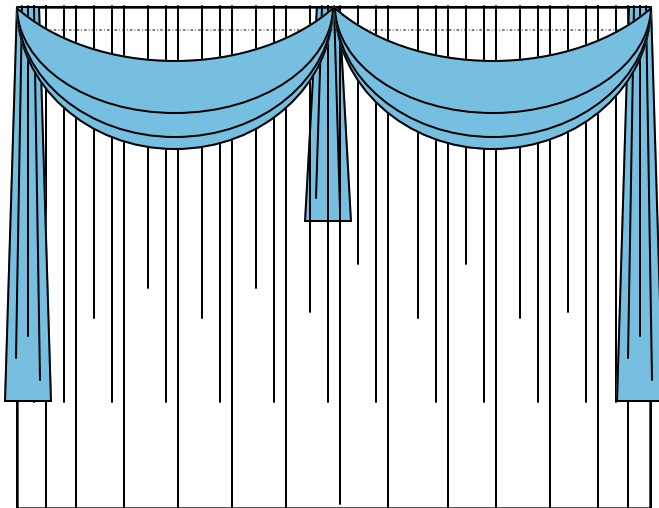

A WEDDING BOX

PIPE AND DRAPE

With Pipe and Drape **A Wedding Box** can turn any venue into a fairytale or wonderland. We can make a barn look like a castle or a living room look like a wedding chapel. With basic white silks or added chiffon color or even walls of crystal beaded curtains...the options are endless. We can drape ceilings, poles, add tulle, strands of crystal or twinkle lights. Let us design something special for you using your visions! We offer discounts orders of more than five sections. We can bring you fabric samples and although we can quote any fabric or design, here are just a few of the design options in polyester.

PIPE AND DRAPE UPGRADES TO CURTAINS

Option 2

**Polyester Swags
for 8' - 10' Wide Sections**

White \$10 per section

Colors \$15 per section

Option 3

**Polyester Swags with
Short End Sashes
for 8' - 10' Wide Sections**

White \$12 per section

Colors \$18 per section

Option 4

**Polyester Swags with
Short Middle and End Sashes
for 8' - 10' Wide Sections**

White \$14 per section

Colors \$21 per section

A WEDDING BOX

PIPE AND DRAPE UPGRADES TO CURTAINS

Option 5

**Polyester Swags with
Medium End Sashes
for 8' - 10' Wide Sections**

White \$16 per section

Colors \$24 per section

Option 6

**Polyester Swags with
Short Middle and Medium End
Sashes
for 8' - 10' Wide Sections**