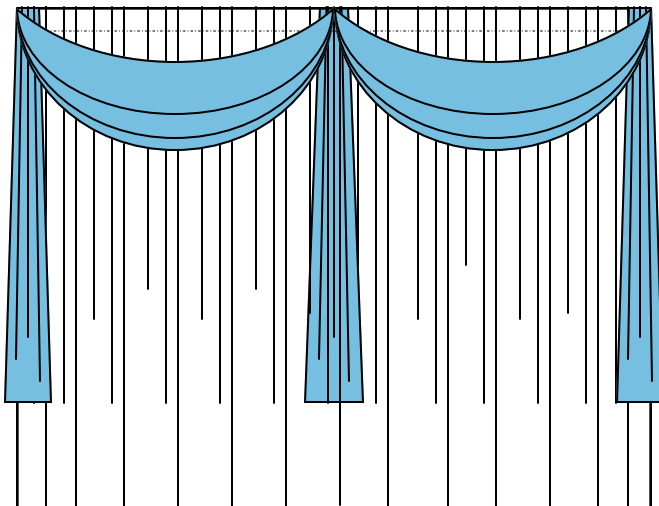

A WEDDING BOX

PIPE AND DRAPE

With Pipe and Drape **A Wedding Box** can turn any venue into a fairytale or wonderland. We can make a barn look like a castle or a living room look like a wedding chapel. With basic white silks or added chiffon color or even walls of crystal beaded curtains...the options are endless. We can drape ceilings, poles, add tulle, strands of crystal or twinkle lights. Let us design something special for you using your visions! We offer discounts orders of more than five sections. We can bring you fabric samples and although we can quote any fabric or design, here are just a few of the design options in polyester.

Option 5

**Polyester Swags with
Medium End Sashes
for 8' - 10' Wide Sections**

White \$16 per section

Colors \$24 per section

Option 6

**Polyester Swags with
Short Middle and Medium End
Sashes
for 8' - 10' Wide Sections**

White \$18 per section

Colors \$27 per section

Option 7

**Polyester Swags with
Medium Middle and End Sashes
for 8' - 10' Wide Sections**

White \$20 per section

Colors \$30 per section

A WEDDING BOX

PIPE AND DRAPE UPGRADES TO CURTAINS

Option 8

**Polyester Swags with
Long End Sashes
for 8' - 10' Wide Sections**

White \$20 per section

Colors \$30 per section

Option 9

**Polyester Swags with
Medium Middle and Long End
Sashes
for 8' - 10' Wide Sections**