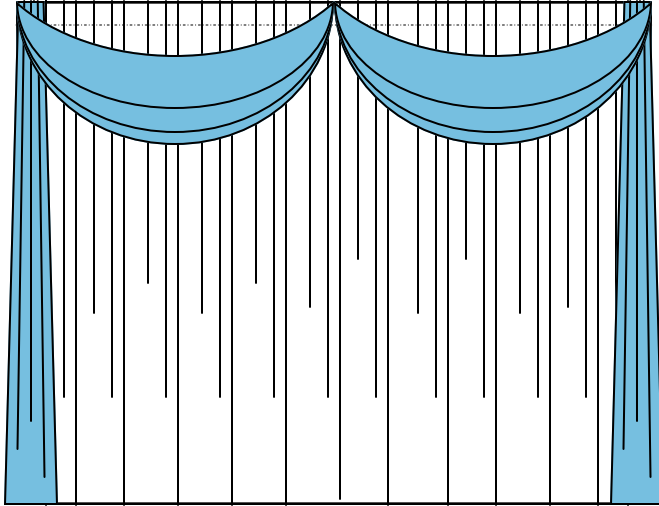

A WEDDING BOX

PIPE AND DRAPE

With Pipe and Drape **A Wedding Box** can turn any venue into a fairytale or wonderland. We can make a barn look like a castle or a living room look like a wedding chapel. With basic white silks or added chiffon color or even walls of crystal beaded curtains...the options are endless. We can drape ceilings, poles, add tulle, strands of crystal or twinkle lights. Let us design something special for you using your visions! We offer discounts orders of more than five sections. We can bring you fabric samples and although we can quote any fabric or design, here are just a few of the design options in polyester.

Option 5

**Polyester Swags with
Medium End Sashes
for 8' - 10' Wide Sections**

White \$16 per section

Colors \$24 per section

Option 6

**Polyester Swags with
Short Middle and Medium End
Sashes
for 8' - 10' Wide Sections**

White \$18 per section

Colors \$27 per section

Option 7

**Polyester Swags with
Medium Middle and End Sashes
for 8' - 10' Wide Sections**

White \$20 per section

Colors \$30 per section

A WEDDING BOX

PIPE AND DRAPE UPGRADES TO CURTAINS

Option 8

**Polyester Swags with
Long End Sashes
for 8' - 10' Wide Sections**

White \$20 per section

Colors \$30 per section

Option 9

**Polyester Swags with
Medium Middle and Long End
Sashes
for 8' - 10' Wide Sections**