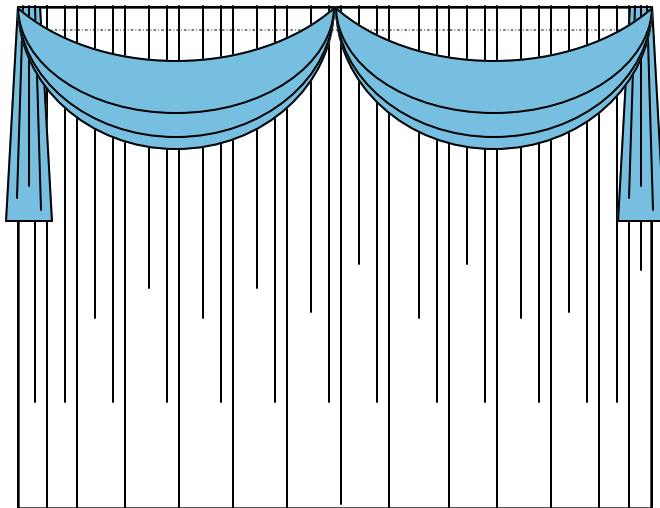

A WEDDING BOX

PIPE AND DRAPE

With Pipe and Drape **A Wedding Box** can turn any venue into a fairytale or wonderland. We can make a barn look like a castle or a living room look like a wedding chapel. With basic white silks or added chiffon color or even walls of crystal beaded curtains...the options are endless. We can drape ceilings, poles, add tulle, strands of crystal or twinkle lights. Let us design something special for you using your visions! We offer discounts orders of more than five sections. We can bring you fabric samples and although we can quote any fabric or design, here are just a few of the design options in polyester.

PIPE AND DRAPE UPGRADES TO CURTAINS

Option 2

**Polyester Swags
for 8' - 10' Wide Sections**

White \$10 per section

Colors \$15 per section

Option 3

**Polyester Swags with
Short End Sashes
for 8' - 10' Wide Sections**

White \$12 per section

Colors \$18 per section

Option 4

**Polyester Swags with
Short Middle and End Sashes
for 8' - 10' Wide Sections**

White \$14 per section

Colors \$21 per section

A WEDDING BOX

PIPE AND DRAPE UPGRADES TO CURTAINS

Option 5

**Polyester Swags with
Medium End Sashes
for 8' - 10' Wide Sections**

White \$16 per section

Colors \$24 per section

Option 6

**Polyester Swags with
Short Middle and Medium End
Sashes
for 8' - 10' Wide Sections**